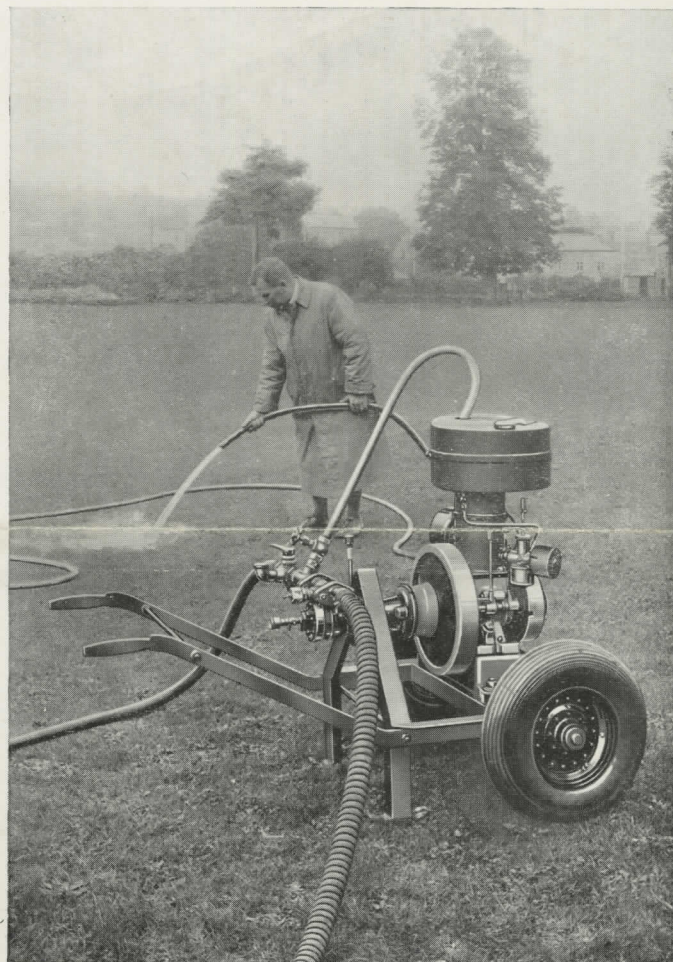

SUCTION LIFT, 27 ft. without priming.

DRIVEN BY 2 1/2 h.p. Villier's Engine.
Water cooled.

RUNNING COSTS

3d. per hour

PRICE COMPLETE

£48 : 10 : 0

Portable Engine Driven Pumping Set.

(Patent No. 430,365)