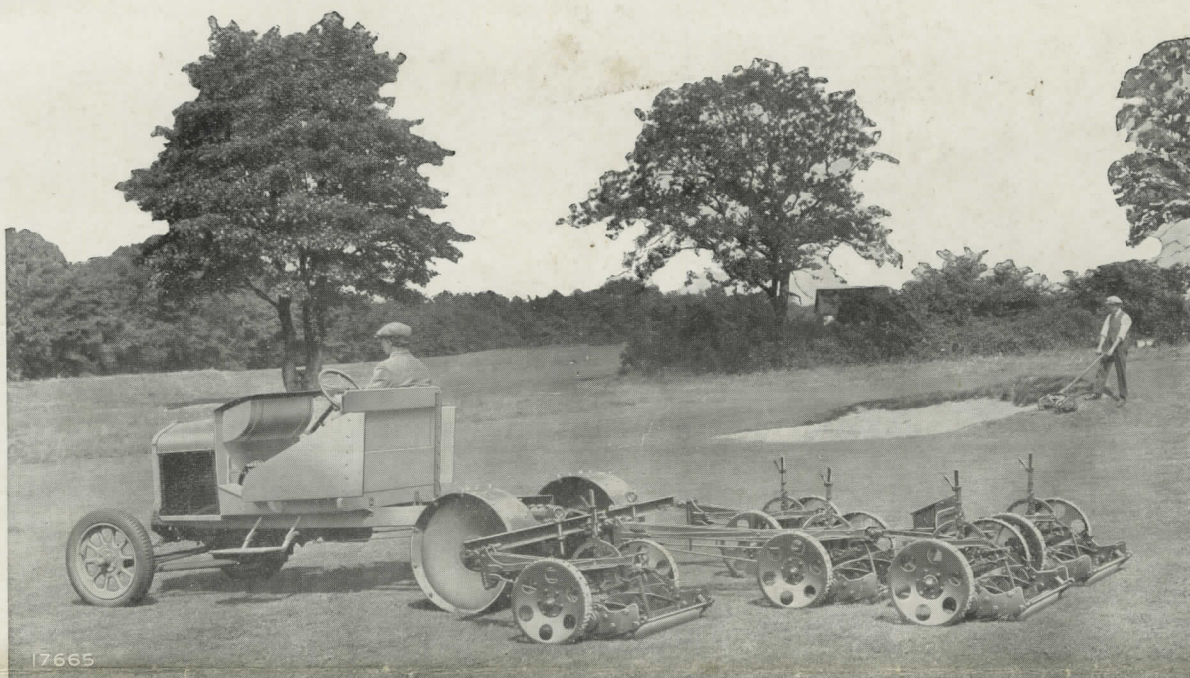

TRACTOR AND QUINTUPLE MOWER (CAPACITY 7 ACRES PER HOUR) OPERATING ON A GOLF COURSE

**We have supplied similar equipment to a number of Golf Clubs,
Public Authorities, and Sports Grounds, including:—**

ABERDARE G.C.
ABERGAVENNY G.C.
CARDIFF CORPORATION
CARDIFF G.C.
CREIGAU G.C.