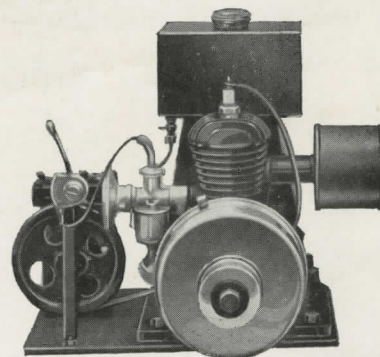

1 h.p. Filliers' Petrol Model

£18 7s. 6d.

WE MANUFACTURE PUMPING SETS CAPACITY UP TO 3,000 Galls. per hour

Special Features are :-

Pulsationless Flow :

Economical Running Costs :

Simplicity of Design :

Performance Equivalent to sets costing 50% more.

Ideal for Golf Course work, Worming and Spraying.

Compact design allows for easy transportation.

CAPACITY of Pump Illustrated :
1,000 galls. per hour to 220 ft. head.

SUCTION LIFT, 27 ft. without priming.

DRIVEN BY 2 1/2 h.p. Villier's Engine.
Water cooled.

RUNNING COSTS

3d. per hour

PRICE COMPLETE

£48 : 10 : 0